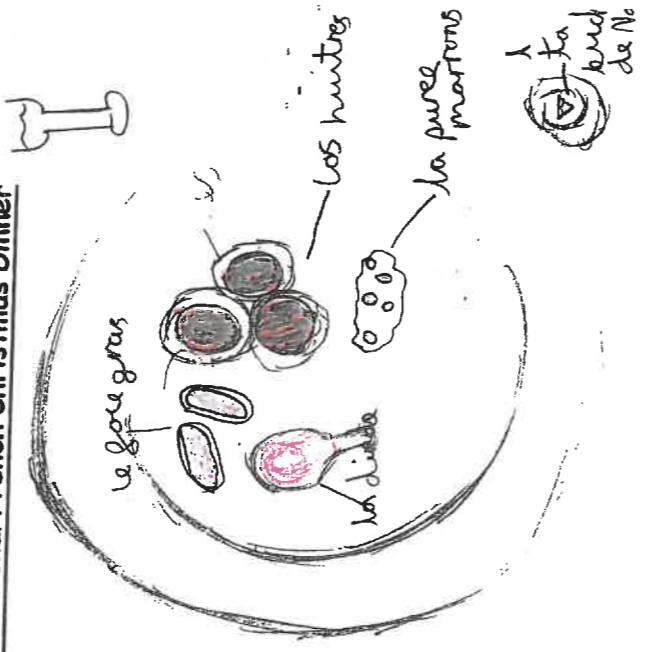

Milestone 2: make comparisons between life in countries or communities where the language is spoken and this country.

Year 3

WALT - Make comparisons between life in countries or communities where the language is spoken and this country. (M2)
 What are the similarities and differences of a Traditional Christmas Dinner in both England and France?

Traditional French Christmas Dinner

Traditional English Christmas Dinner

This pupil has identified a traditional Christmas dinner in England and France. They have labelled the foods in French.

WALT - Make comparisons between life in countries or communities where the language is spoken and this country. (M2)